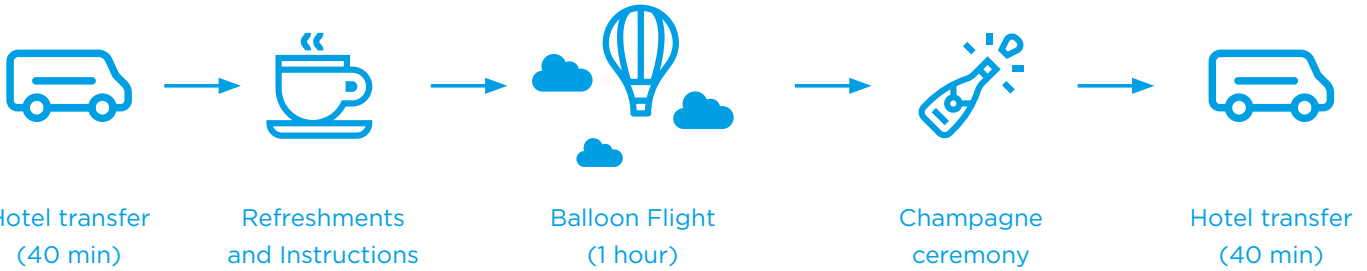

OUR CUSTOMER SERVICE INCLUDES:

- Daily capacity up to 32 passengers
- Transportation from Prague and back
- Full insurance coverage
- Small refreshments before boarding
- On-board guidance by our pilots
- Champagne ceremony after flight
- Commemorating aviator's certificate
- On-board pictures from the flight

OPTIONS AND EXTENSIONS FOR B2B COOPERATION:

- Extendable capacity up to 120 passengers (up to 10 balloons)
- Transportation for the entire group from a hotel in Prague and back
- Full service catering (breakfast / dinner)
- Professional photography
- Native speaking guide to accompany the group